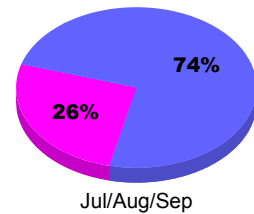

**Membership Results
2010-2011**

**Membership
2009-2010**

Month	Net Memb Goal	Actual New Memb	Actual Dropped Memb	Gain/Loss of Memb	Gain/Loss of Memb
Jul/Aug/Sep	65	128	-256	-128	-34
Totals	65	128	-256	-128	-34

Membership Results 2010-2011

Goal, New, Dropped, Gain/Loss

Comparison of Membership Gain/Loss

Current Year Compared to the Previous Year

Gender Comparison 2010-2011

■ Male ■ Female