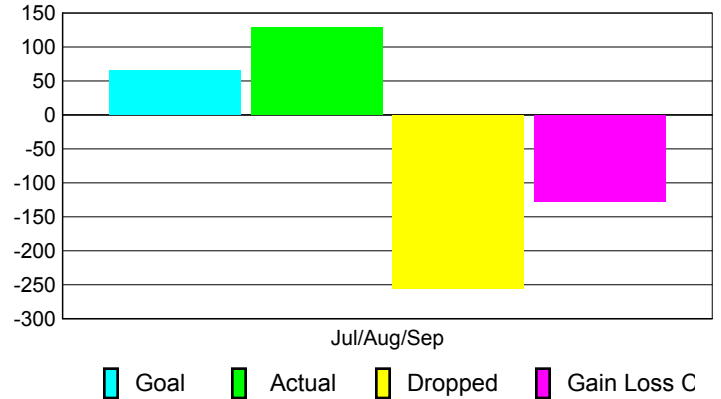

Membership Results 2010-2011

Goal, New, Dropped, Gain/Loss